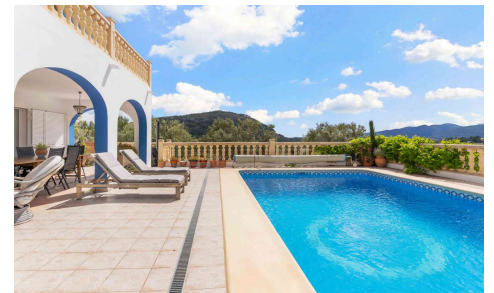

4

2

223m²

10,924m²

N/A

Discover this exquisite residence nestled in the heart of Murla, a true sanctuary offering unparalleled privacy and breathtaking, uninterrupted panoramic views of the lush valley below. Spanning 223 m², this beautifully maintained home is set on a generous 10,924 m² plot that features a charming vineyard, numerous olive trees, and fruit trees, all perched in an elevated position that ensu... (Ask for More Details!)