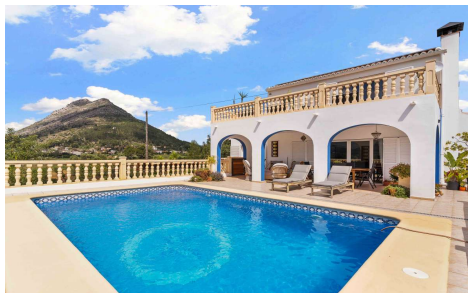

4

2

223m²

10,924m²

N/A

Discover this exquisite residence nestled in the heart of Murla, a true sanctuary offering unparalleled privacy and breathtaking, uninterrupted panoramic views of the lush valley below. Spanning 223 m², this beautifully maintained home is set on a generous 10,924 m² plot that features a charming vineyard, numerous olive trees, and fruit trees, all perched in an elevated position that ensu... (Ask for More Details!)