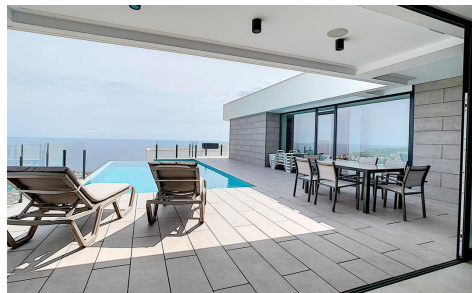

Villa in Cumbre Del Sol **€1,350,000**

4

3

212m²

909m²

N/A

Modern villa with spectacular sea views located in the exclusive residential area of Cumbre del Sol, very close to Moraira and Jávea. The area has all the necessary daily amenities, such as supermarkets, pharmacy, school, sports facilities, and restaurants. The nearby cities of Moraira and Jávea complement the offer of services, making this location an ideal place to live all year round ...(Ask for More Details!)