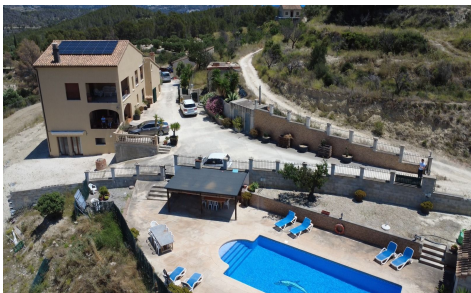

## Country House in Benissa

€680,000

9

5

487m<sup>2</sup>

13,000m<sup>2</sup>

N/A

Are you looking for a property with privacy, space, sustainability, and spectacular views? This incredible rustic estate in Lleus, Benissa has it all. Located on a private plot of 13,000 m<sup>2</sup>, this property offers panoramic views of the Mediterranean countryside and is strategically situated just a few minutes' drive from Moraira, Calpe, and Jávea. An exceptional property, perfect for sever...(Ask for More Details!)