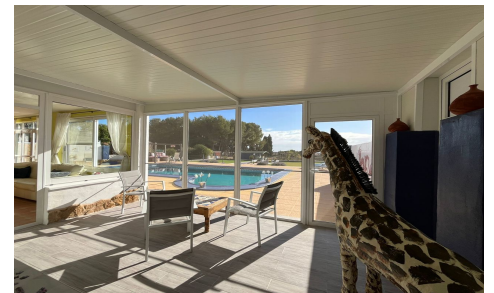

6

3

368m²

5,000m²

N/A

This unique country house, set on an expansive 5,000 m² plot, offers a tranquil retreat with breathtaking views and exceptional amenities. Boasting a generous 368 m² build, the property is perfect for those seeking a spacious home with modern comforts in a peaceful rural setting. The main house features a bright and airy American-style kitchen that seamlessly connects to the living and di...(Ask for More Details!)