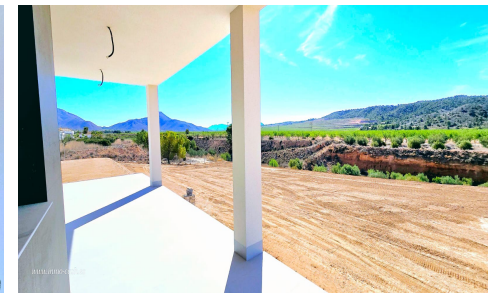

3

2

250m²

6,000m²

N/A

Modern New Build Villa with Mountain Views – Macisvenda Area This newly built villa offers 250 m² of interior space, thoughtfully laid out with 3 spacious bedrooms and 2 bathrooms. The home is designed for comfort and easy living, with bright, open spaces and modern finishes throughout. It sits on a generous 6,000 m² plot, giving you plenty of room to create a garden, install a pool, or s...(Ask for More Details!)