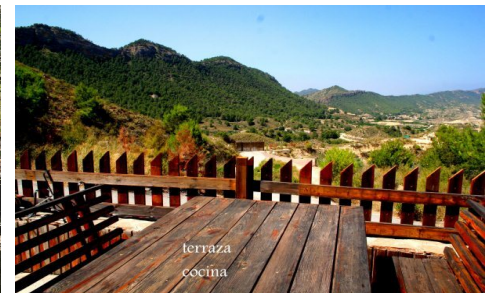

SMC3558J

Finca in Gea Y Truyols

€450,000

3

2

150m²

23,400m²

Magnificent One-of-a-kind Estate in the Sierra de Columbares Natural Park, Gea y Truyols. Nestled in the heart of nature, this property enjoys an idyllic setting with spectacular views of the valley and surrounding mountains. The estate comprises 23,400 m² of land, located just 25 km from the beach, 17 km from the center of Murcia, 25 km from the new Corvera Airport, and close to several go... (Ask for More Details!)