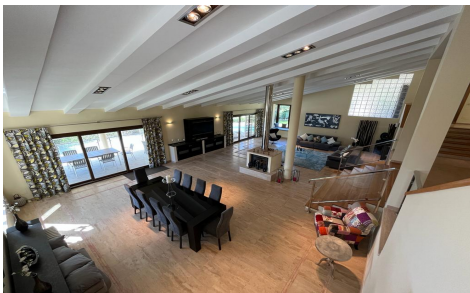

6

5

737m²

3,962m²

N/A

This luxury detached villa is frontline with stunning views over the North Course in La Manga Club. The property has private gates with video entry with a driveway leading down to the villa. There is a large garage with access to the house and ample parking space. The main entrance leads into the large, bright living/dining area which has windows on all three sides and glass doors leadin...(Ask for More Details!)