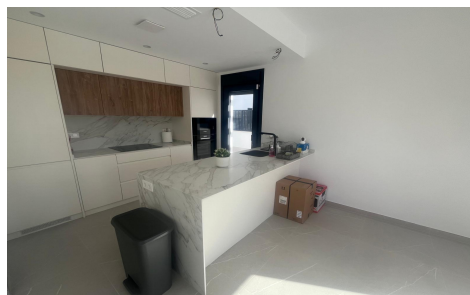

3

3

125m²

319m²

N/A

Beautiful resale detached villa in the fabulous Santa Rosalia Lake and Life Resort. The villa is totally enclosed with private gate and driveway and has its own pool. On the ground floor there is an open plan lounge/dining/kitchen area, a double bedroom with sliding glass doors leading out to the garden and an en-suite. Upstairs there are two double bedrooms both with en-suites and acces...(Ask for More Details!)