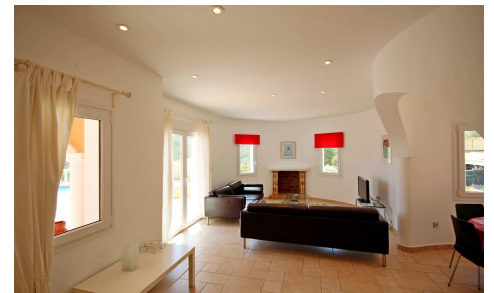

3

3

152m²

1,000m²

N/A

Introducing the "Deluxe Round" villa, a meticulously completed construction as of April 2009, situated within the prestigious Residencial Cansalades development in Jávea. Boasting a total constructed area of 152.00m², this property exemplifies refined coastal living. The ground floor features an intelligently designed layout, with one wing dedicated to an expansive living room and circula...(Ask for More Details!)