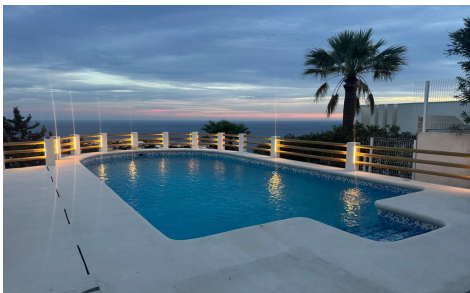

SBS2053B

Villa in Benitachell

€1,495,000

5

5

N/A

N/A

Luxury Ibiza style villa in Cumbre del Sol This beautifully renovated luxury villa is located in the sought-after residential area of Cumbre del Sol, within walking distance of the prestigious Lady Elisabeth School, and offers breathtaking sea views. The plot measures 1017 m², and the villa itself has a living area of nearly 400 m², including a double garage and utility room. The property...(Ask for More Details!)