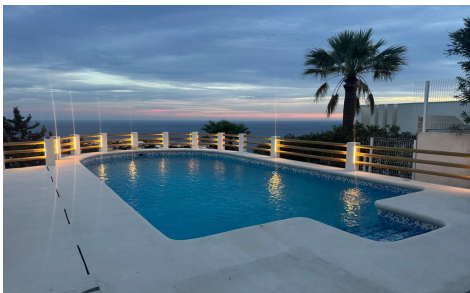

SBS2053B

Villa in Benitachell

€1,700,000

5

5

N/A

N/A

Luxury Ibiza style villa in Cumbre del Sol This beautifully renovated luxury villa is located in the sought-after residential area of Cumbre del Sol, within walking distance of the prestigious Lady Elisabeth School, and offers breathtaking sea views. The plot measures 1017 m², and the villa itself has a living area of nearly 400 m², including a double garage and utility room. The property...(Ask for More Details!)