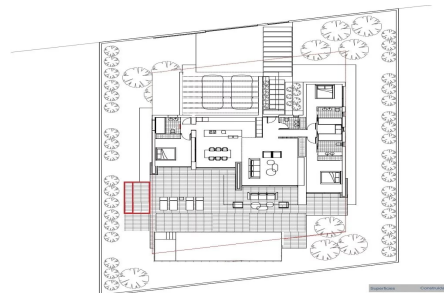

SBS5227F

PEPE GINER ARQUITECTOS

Villa in Media Luna

€1,299,000

3

3

190m²

N/A