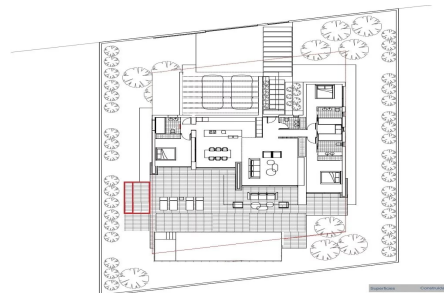

SBS5227F

PEPE GINER ARQUITECTOS

Villa in Media Luna

€1,250,000

3

3

190m²

N/A