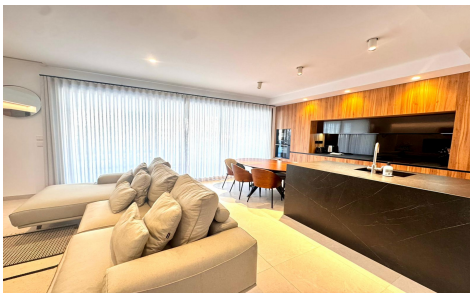

4

4

212m²

230m²

N/A

Exclusive Almendro Villa: Key-Ready Luxury in Santa Rosalía Lake and Life Resort
Experience the pinnacle of Mediterranean living with this stunning, key-ready Almendro Villa, situated in the heart of the award-winning Santa Rosalía Resort. As of 2026, this resort stands as Murcia's premier oasis, offering an unparalleled lifestyle centred around its famous crystal-clear lagoon. Sophistic...(Ask for More Details!)