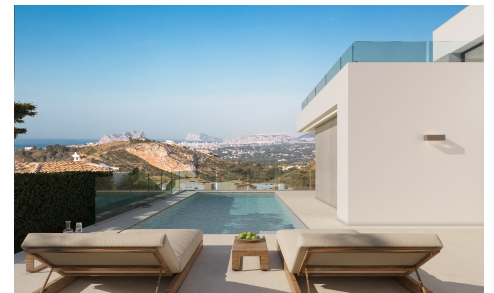

## Villa in Benitachell

€1,590,000

3

3

165m<sup>2</sup>

963m<sup>2</sup>

Villa Bianca, situated on plot 74 of Residencial Magnolias in Cumbre del Sol, stands out for its contemporary architecture, spacious interiors, and orientation towards the Mediterranean Sea. This exclusive development combines modern design, practicality, and sweeping horizon views, providing a lifestyle full of comfort and elegance. Villa Bianca is built on two floors and a basement. Th...(Ask for More Details!)