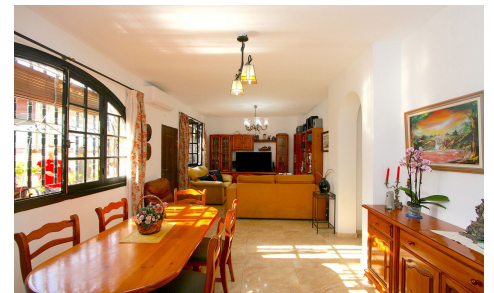

FML1668B

Apartment in Fuengirola

€495,000

2

2

90m²

N/A

Puebla Lucía is located in the heart of Fuengirola, a beautiful residential community, a unique enclave that combines comfort, beauty, and quality of life. The complex stands out for its spacious and beautiful communal gardens, meticulously maintained year-round, with abundant green spaces and ideal spots for relaxation. Its landscape design creates a true oasis feeling in the heart of t...(Ask for More Details!)