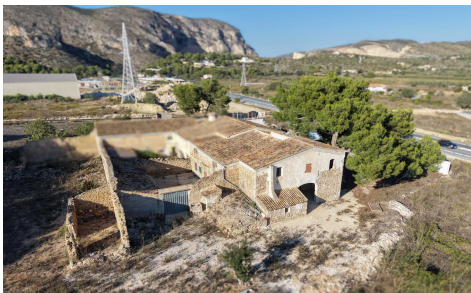

FML1896G

Country House in Teulada

€980,000

2

1

328m²

21,442m²

N/A