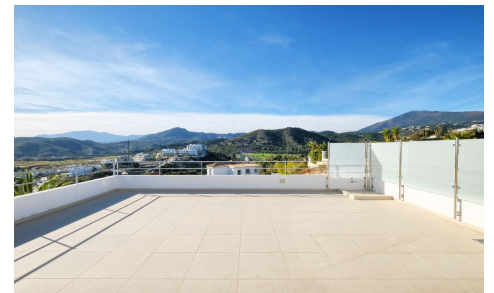

FML9480S

Villa in Benahavis

€2,200,000

4

5

288m²

1,058m²

New built contemporary 4 bedroom quality villa in Puerto del Capitan. South to west facing. Sea & mountain views. Main floor: Living and dining area with high ceilings and fireplace and direct access to the garden and pool area. Fully fitted kitchen with Bosch appliances. Two guest bedrooms sharing one bathroom. Guest toilet. First floor: Master bedroom en suite with dressing room, one gue... (Ask for More Details!)