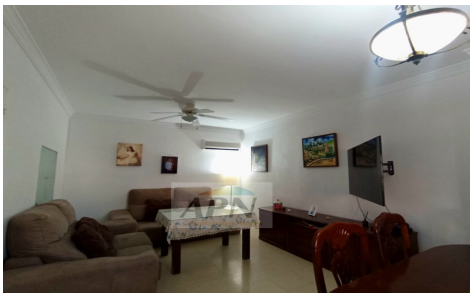

4

2

110m²

240m²

N/A

Located in the charming town of Zalea, in the municipality of Pizarra, this magnificent residence combines tranquillity, functionality and investment potential in a privileged environment. Designed on two floors, it offers a cosy and versatile space, ideal for those looking for comfort and expansion possibilities. On the ground floor, the house has a spacious living room that invites you ... (Ask for More Details!)