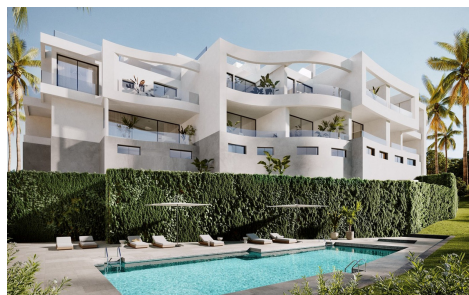

FML2199T

Townhouse in Riviera Del Sol

€980,000

3

2

268m²

384m²

LUXURY TOWNHOUSE IN RIVIERA DEL SOL WITH PANORAMIC SEA VIEWS This exclusive project of 13 unique townhouses with an elegant Scandinavian design blends harmoniously with the surrounding nature. The architecture of the townhouses perfectly follows the undulating shapes of waves. These south-facing, energy-efficient houses, with stunning panoramic sea views and incredible sunsets, make livin...(Ask for More Details!)