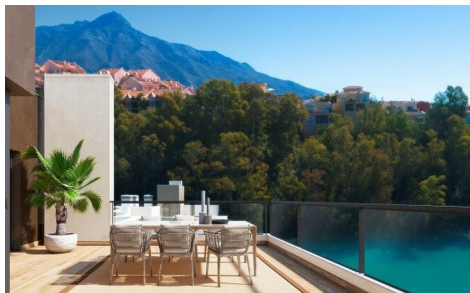

FML7727M

Apartment in Nueva Andalucia

€950,000

3

2

118m²

N/A

**** Last Penthouse Available - Key Ready ****A private modern residential complex in the heart of the Golf Valley, Nueva Andalucía, just 5 kilometres from Puerto Banús. This new residential complex comprises 98 apartments distributed throughout several three storey buildings in contemporary Mediterranean style. The 2 and 3 bedroom apartments and the wonderful penthouses and duplex homes are s...(Ask for More Details!)