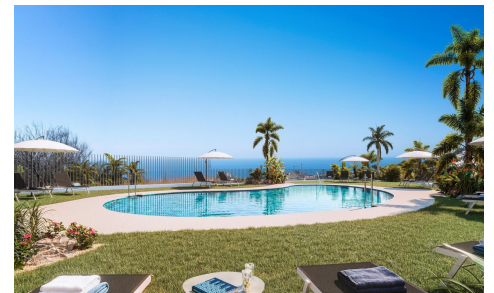

FML9498Q

Apartment in Benalmadena

€599,000

3

2

95m²

N/A

** Reduced from €682,000 for a quick sale **This exclusive private development is located in a privileged area of Benalmádena. Thanks to its elevated location, all homes will enjoy incredible panoramic views of the sea and the coast. The terraced layout overlooking the Mediterranean Sea means that each and every one of the 49 apartments and 2 townhouses enjoys bright rooms thanks to natu...(Ask for More Details!)