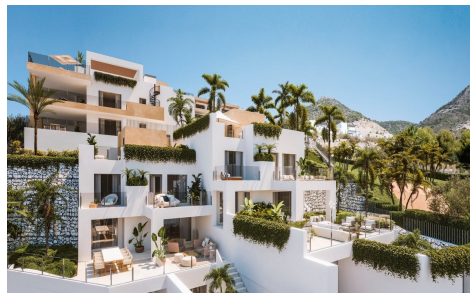

FML9498Q

Apartment in Benalmadena

€599,000

3

2

95m²

N/A

** Reduced from €682,000 for a quick sale **This exclusive private development is located in a privileged area of Benalmádena. Thanks to its elevated location, all homes will enjoy incredible panoramic views of the sea and the coast. The terraced layout overlooking the Mediterranean Sea means that each and every one of the 49 apartments and 2 townhouses enjoys bright rooms thanks to natu...(Ask for More Details!)