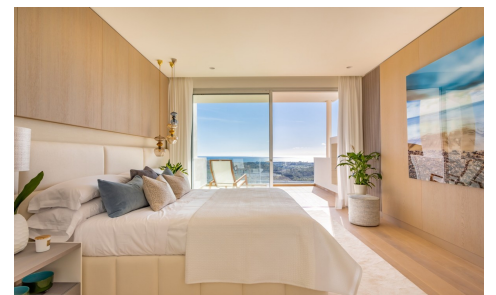

FML4179R

Apartment in Benahavis

€830,000

2

2

131m²

N/A

This amazing apartment is located alongside the Marbella Golf and Equestrian Clubs in Benahavis, Just only 15 minutes away from Marbella and 10 minutes from Puerto Banús. The views from the property are spectacular, overseeing the Mediterranean, Gibraltar and the Atlas Mountains, and surrounded by green hills, which renders it an ideal location for the development of an elegant gated com...(Ask for More Details!)