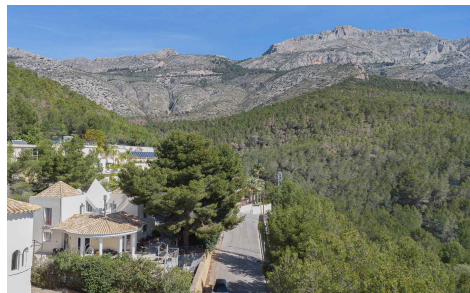

Villa in Altea **€530,000**

3

3

200m²

964m²

Discover this charming villa of 200 m², set on a generous plot of 1,000 m² within the peaceful Santa Clara Urbanisation, a residential environment that combines privacy, nature and proximity to everything you need. Just 10 minutes' drive from the Mediterranean beaches and 5 minutes from the charming town of Altea la Vieja, this property is ideal both as a permanent residence and for rela...(Ask for More Details!)