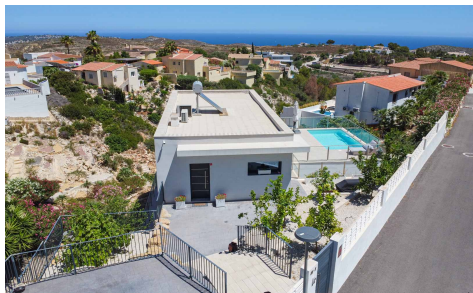

**Villa in Benitachell** **€950,000**

4

3

199m<sup>2</sup>

836m<sup>2</sup>

This fantastic modern villa is located in Cumbre del Sol and offers stunning sea views. The villa was built in 2020 with high-quality materials and is distributed over two floors. An automatic gate provides access to the property where parking is provided for 1 car and a motorcycle. A few steps down is the entrance to the villa. You enter a hall with built-in wardrobes and a guest toilet...(Ask for More Details!)