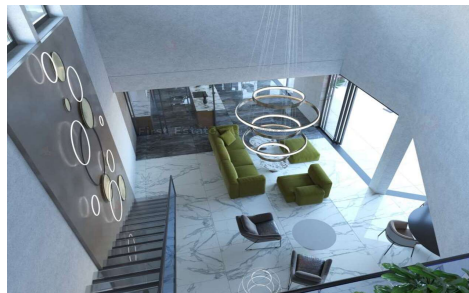

## Villa in Benitachell

€1,550,000

4

4

451m<sup>2</sup>

800m<sup>2</sup>

Modern design, incredible sea view, double lighting, stylish elements in the interior, and waterfall pool makes this development very special. The villa is based on a large plot with its own garden, swimming pool, and lounge area. The first floor includes 2 bedrooms, 2 bathrooms which are connected to the terrace with a pool. On the ground floor, the villa has a large living room, kitchen-d... (Ask for More Details!)