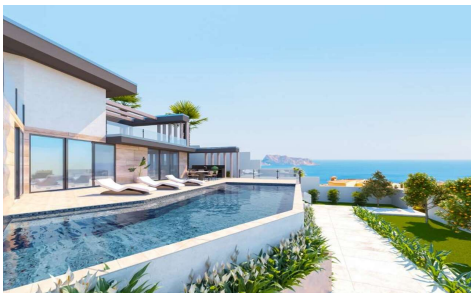

## Villa in Benitachell

€1,550,000

4

4

451m<sup>2</sup>

800m<sup>2</sup>

Modern design, incredible sea view, double lighting, stylish elements in the interior, and waterfall pool makes this development very special. The villa is based on a large plot with its own garden, swimming pool, and lounge area. The first floor includes 2 bedrooms, 2 bathrooms which are connected to the terrace with a pool. On the ground floor, the villa has a large living room, kitchen-d... (Ask for More Details!)