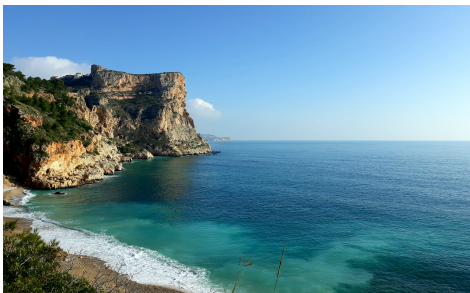

FML5684M

Villa in Benitachell

€2,720,000

4

5

832m²

1,087m²

This modern newly built villa is located on the Cumbre del Sol and offers stunning views of the countryside and the sea. The villa is distributed over 3 floors. On the top floor there are 3 double bedrooms each with their own bathroom en suite. Downstairs there is a spacious lounge with dining area, a fully fitted modern kitchen, a laundry room, a guest toilet and the master bedroom with...(Ask for More Details!)