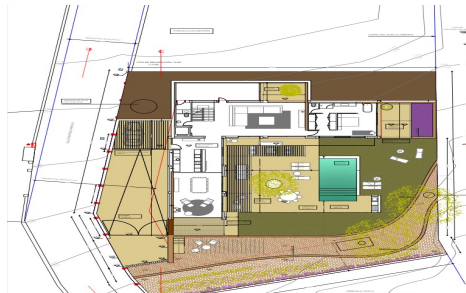

4

5

675m²

1,079m²

This beautiful Mediterranean new build villa is located on a sloping plot of 1079 m² which coincides with an excellent south-east orientation and offers beautiful views of the sea and the Peñon de Ifach. The exceptional thing about this plot is that it borders rustic land, so we have a house on urban land with the feeling of living in a Mediterranean forest with sea views. The decision w...(Ask for More Details!)