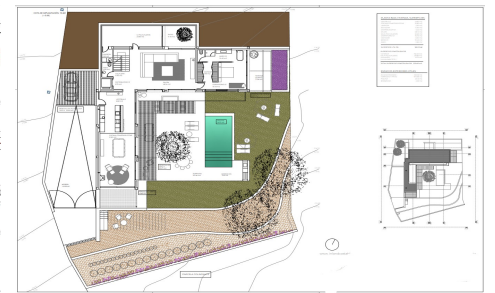

4

5

675m²

1,079m²

This beautiful Mediterranean new build villa is located on a sloping plot of 1079 m² which coincides with an excellent south-east orientation and offers beautiful views of the sea and the Peñon de Ifach. The exceptional thing about this plot is that it borders rustic land, so we have a house on urban land with the feeling of living in a Mediterranean forest with sea views. The decision w...(Ask for More Details!)