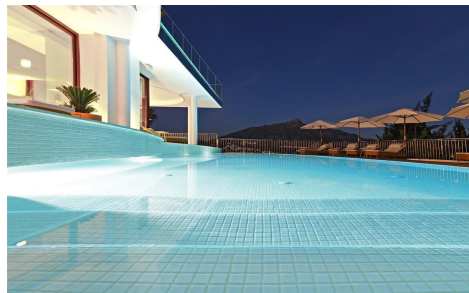

FML4760A

Villa in Nueva Andalucia

€4,400,000

7

6

455m²

1,445m²

Located in the exclusive Golf Vally in Nueva Andalucía, a 5 min drive from Puerto Banus town centre, as well as to beaches and recreational areas. This newly renovated villa is built to the highest standard and designed by the renowned architect Angel Taborda, known worldwide for his avant-garde style. When entering this remarkable villa the modern architecture harmonious melt together w...(Ask for More Details!)