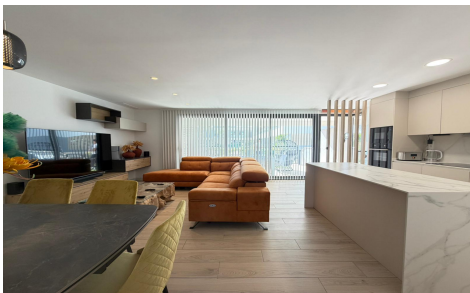

2

2

97m²

N/A

N/A

Beautiful ground floor apartment in a two storey block in Santa Rosalia Lake and Life Resort. The development has communal areas with a swimming pool and green areas. The apartment has an open plan lounge/dining/kitchen area with large glass doors leading out to the sun terrace and garden area, master bedroom with en-suite shower room plus a further bedroom and shower room. Features: Pa...(Ask for More Details!)