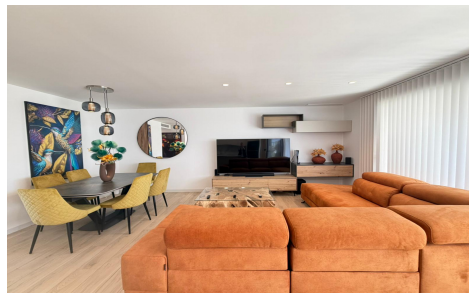

2

2

97m²

N/A

N/A

Beautiful ground floor apartment in a two storey block in Santa Rosalia Lake and Life Resort. The development has communal areas with a swimming pool and green areas. The apartment has an open plan lounge/dining/kitchen area with large glass doors leading out to the sun terrace and garden area, master bedroom with en-suite shower room plus a further bedroom and shower room. Features: Pa...(Ask for More Details!)