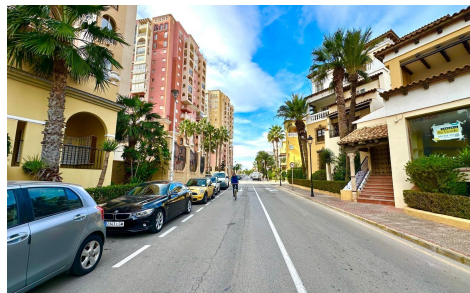

## Apartment in Torrevieja

€369,900

3

2

95m<sup>2</sup>

N/A

Located in the prestigious Aldea del Mar residential complex, on the 12th floor, this exceptional flat is just 200 metres from the beach, offering the perfect combination of exclusivity, spectacular views and absolute comfort. Its elevated and privileged position allows you to enjoy one of the most impressive panoramic views of Torrevieja, turning every room into a viewpoint overlooking ... (Ask for More Details!)