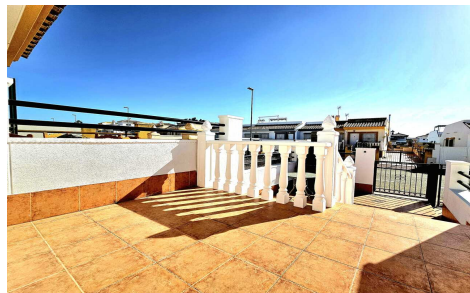

SMC3327E

Townhouse in Sucina

€159,000

3

2

N/A

N/A

N/A