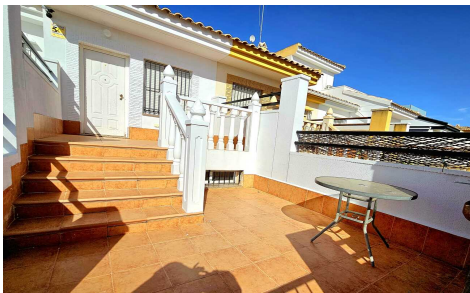

SMC3327E

Townhouse in Sucina

€159,000

3

2

N/A

N/A

N/A