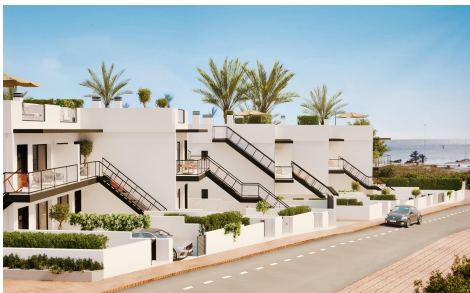

SRS4629S

Bungalow in Puerto De Mazarron

€221,000

2

2

64m²

9m²

N/A

New Build Homes Just 200 Metres from the Beach in Puerto de Mazarrón; Exclusive coastal living in Costa Cálida; Introducing a new residential development of modern homes in Puerto de Mazarrón, located only 200 metres from the beautiful Playa Negra. Situated in one of the most sought after coastal areas of the Murcia region, this project offers an exceptional opportunity to enj... (Ask for More Details!)