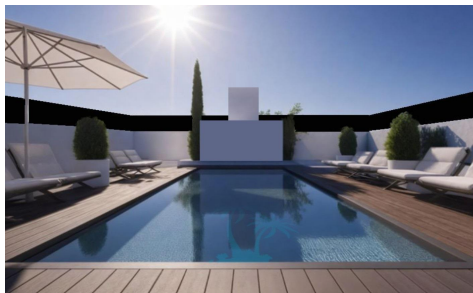

SRS8785T

**Bungalow in San Pedro Del Pinatar** **€276,000**

2

2

69m<sup>2</sup>

16m<sup>2</sup>

New Build Bungalows in San Pedro del Pinatar – Luxury and Nature by the Sea – Prime Location Near Beaches and Nature Reserve – Discover an exclusive residential complex of new build bungalows located in one of the most privileged areas of San Pedro del Pinatar, Murcia. Just 1.8 km from the beaches of the Mediterranean Sea and only 500 metres from the protected Salinas y Arenales... (Ask for More Details!)