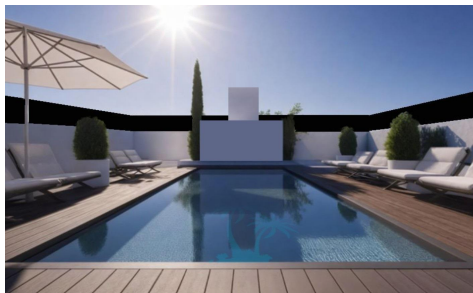

SRS7257V

Bungalow in San Pedro Del Pinatar **€298,000**

3

2

83m²

21m²

New Build Bungalows in San Pedro del Pinatar – Luxury and Nature by the Sea – Prime Location Near Beaches and Nature Reserve – Discover an exclusive residential complex of new build bungalows located in one of the most privileged areas of San Pedro del Pinatar, Murcia. Just 1.8 km from the beaches of the Mediterranean Sea and only 500 metres from the protected Salinas y Arenales... (Ask for More Details!)