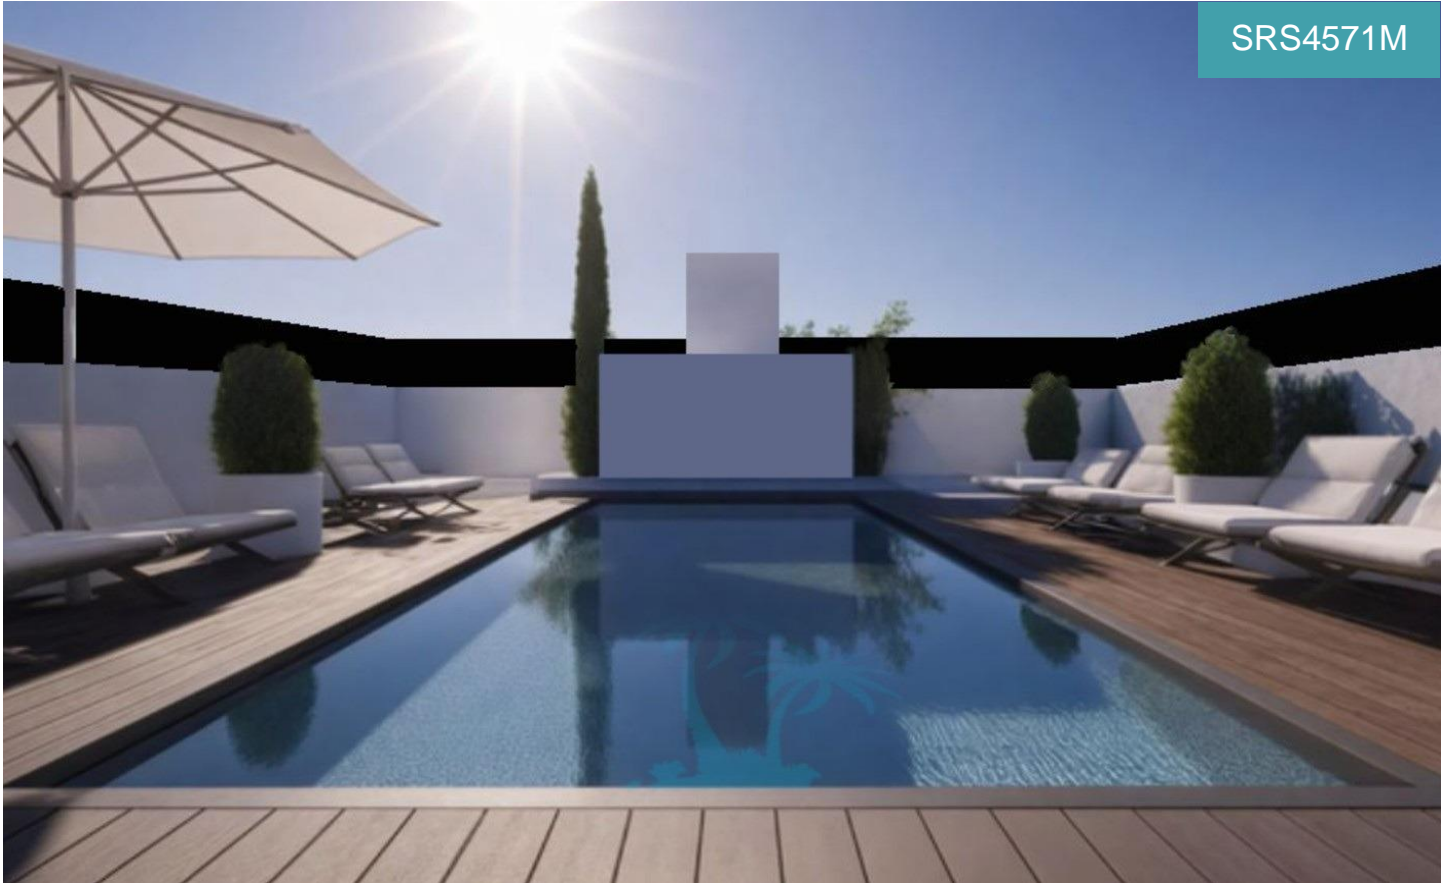

SRS4571M

Bungalow in San Pedro Del Pinatar

€288,000

2

2

70m²

N/A

New Build Bungalows in San Pedro del Pinatar – Luxury and Nature by the Sea
 Prime Location Near Beaches and Nature Reserve
 Discover an exclusive residential complex of new build bungalows located in one of the most privileged areas of San Pedro del Pinatar, Murcia. Just 1.8 km from the beaches of the Mediterranean Sea and only 500 metres from the protected Salinas y Arenales...(Ask for More Details!)