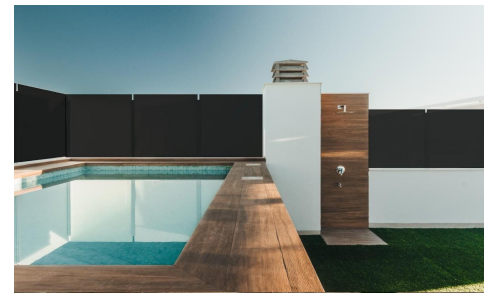

SRS8416N

Bungalow in San Pedro Del Pinatar

€304,000

3

2

82m²

N/A

New Build Bungalows in San Pedro del Pinatar – Luxury and Nature by the SeaPrime Location Near Beaches and Nature ReserveDiscover an exclusive residential complex of new build bungalows located in one of the most privileged areas of San Pedro del Pinatar, Murcia. Just 1.8 km from the beaches of the Mediterranean Sea and only 500 metres from the protected Salinas y Arenales...(Ask for More Details!)