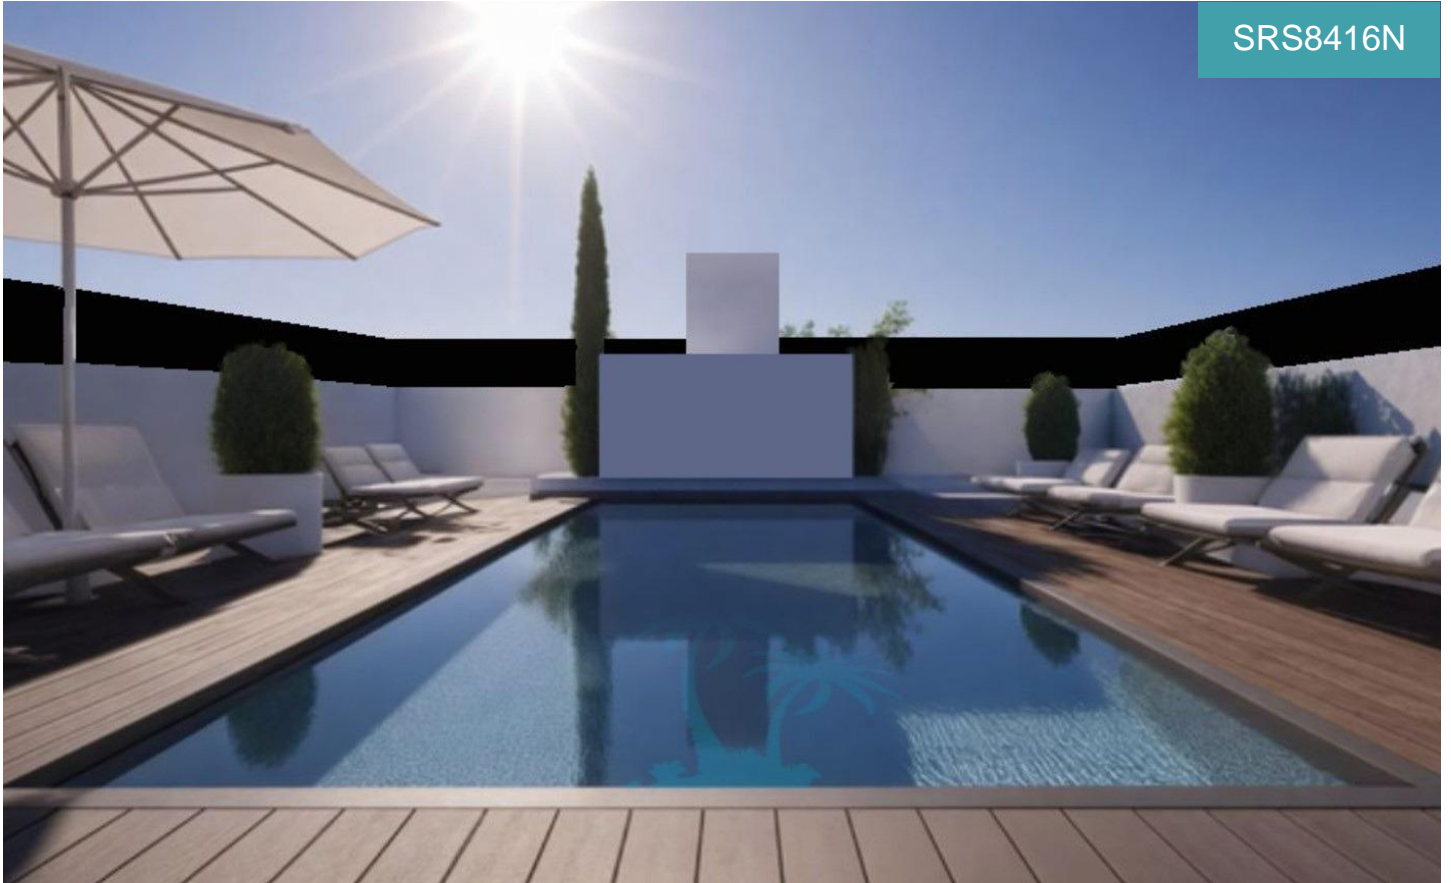

SRS8416N

Bungalow in San Pedro Del Pinatar

€304,000

3

2

82m²

N/A

New Build Bungalows in San Pedro del Pinatar – Luxury and Nature by the SeaPrime Location Near Beaches and Nature ReserveDiscover an exclusive residential complex of new build bungalows located in one of the most privileged areas of San Pedro del Pinatar, Murcia. Just 1.8 km from the beaches of the Mediterranean Sea and only 500 metres from the protected Salinas y Arenales...(Ask for More Details!)