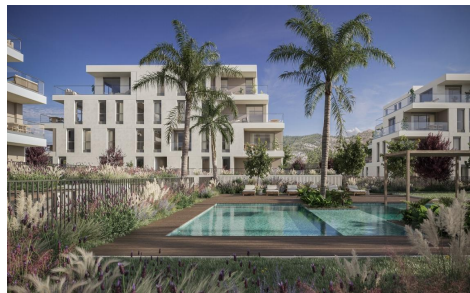

SRS5268U

Apartment in Benicassim

€555,000

3

2

111m²

N/A

Exclusive New Construction Homes in Benicàssim: Luxury and Sustainability by the MediterraneanPremium Homes Tailored to Your LifestyleDiscover an exclusive new construction project in Benicàssim, offering 2, 3, and 4-bedroom homes designed to meet your needs. Choose from ground-floor residences with spacious gardens, bright and airy apartments on intermediate floors, or pr...(Ask for More Details!)

Bloque A P01-E

Superficies *Vivienda VT08-3D*

Superficie del exterior	72,38 m ²
Superficie del interior	96,12 m ²
Superficie construida interior	83,00 m ²
Superficie construida exterior (COG)	9,41 m ²
Superficie del jardín	4,61 m ²