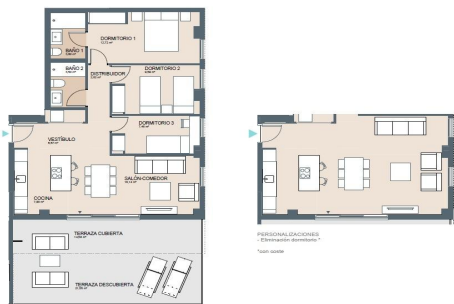

Bloque A P01-E

Superficies *Vivienda VT08-3D*

Superficie del exterior	72,38 m²
Superficie del interior	96,12 m²
Superficie construida interior	83,00 m²
Superficie construida exterior (COG)	9,41 m²
Superficie del jardín	4,61 m²

PROYECTORA **AIA**

V02