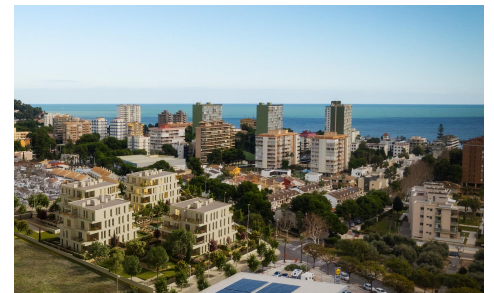

SRS5268U

Apartment in Benicassim

€555,000

3

2

111m²

N/A

Exclusive New Construction Homes in Benicàssim: Luxury and Sustainability by the MediterraneanPremium Homes Tailored to Your LifestyleDiscover an exclusive new construction project in Benicàssim, offering 2, 3, and 4-bedroom homes designed to meet your needs. Choose from ground-floor residences with spacious gardens, bright and airy apartments on intermediate floors, or pr...(Ask for More Details!)

Bloque A P01-E

Superficies *Vivienda VT08-3D*

Superficie del exterior	72,38 m ²
Superficie del interior	96,12 m ²
Superficie construida interior	83,00 m ²
Superficie construida exterior (COG)	9,41 m ²
Superficie del jardín	4,61 m ²