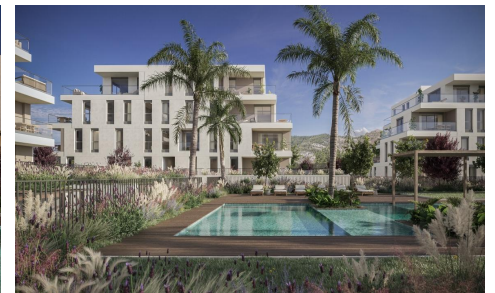

SRS9304B

Apartment in Benicassim

€615,000

3

2

111m²

N/A

Exclusive New Construction Homes in Benicàssim: Luxury and Sustainability by the MediterraneanPremium Homes Tailored to Your LifestyleDiscover an exclusive new construction project in Benicàssim, offering 2, 3, and 4-bedroom homes designed to meet your needs. Choose from ground-floor residences with spacious gardens, bright and airy apartments on intermediate floors, or pr...(Ask for More Details!)

Bloque A P03-C

Superficies según VTI9-3D

Superficie del interior	77,07 m ²
Superficie del exterior	23,05 m ²
Superficie contribuida exterior	88,95 m ²
Superficie construida including ZOOO	166,02 m ²
Superficie del jardín	0 m ²