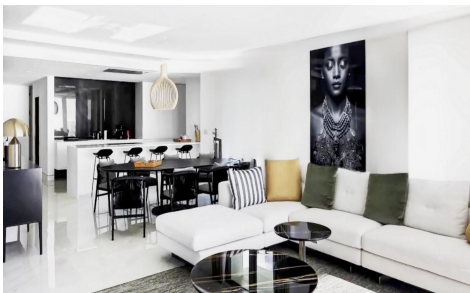

SRS5864T

Apartment in Relleu

€239,000

3

2

142m²

N/A

Residential complex in Relleu with communal swimming pool and open viewsThis is a complete renovation of a building constructed several years ago that was left unfinished. It is the ideal place for those who want a quality home in a beautiful location with all amenities nearby.The building has 7 floors with 2 staircases and 2 lifts. In the basement there are 69 parkin...(Ask for More Details!)