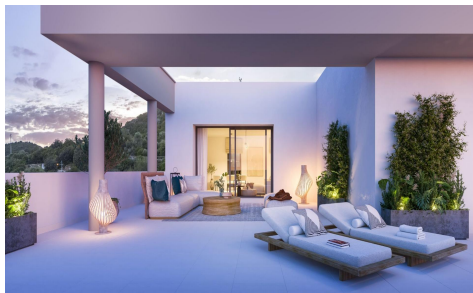

SRS8483K

Apartment in Estepona **€455,000**

2

2

136m²

N/A

NEW BUILD RESIDENTIAL COMPLEX NEAR ESTEPONA—New Build residential complex with a contemporary and modern design, with a total of 135 1, 2 and 3 bedroom homes located next to Valle Romano Golf Club in Estepona.—The privileged south orientation has made it possible to design bright homes that make the most of the hours of natural light. The ground floor properties will be...(Ask for More Details!)