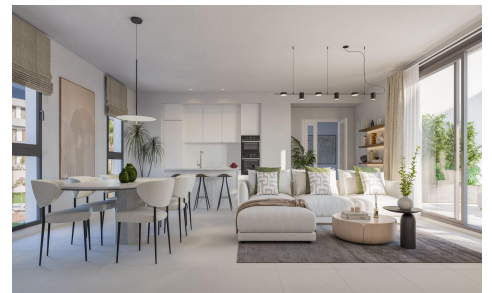

SRS8483K

Apartment in Estepona **€455,000**

2

2

136m²

N/A

NEW BUILD RESIDENTIAL COMPLEX NEAR ESTEPONA—New Build residential complex with a contemporary and modern design, with a total of 135 1, 2 and 3 bedroom homes located next to Valle Romano Golf Club in Estepona.—The privileged south orientation has made it possible to design bright homes that make the most of the hours of natural light. The ground floor properties will be...(Ask for More Details!)

BQ3 - PT1 - PAT - PUERTA A

	SUP ÚTIL	EXTINT
Receptor	4.13 m ²	ext.
Salón-Comedor	27.75 m ²	int.
Cocina	8.26 m ²	int.
Dormitorio principal	14.57 m ²	int.
Dormitorio 2	10.44 m ²	int.
Baño principal	4.51 m ²	int.
Baño 2	4.12 m ²	int.
Distribuidor	2.80 m ²	int.
Espacio Homes	1.04 m ²	int.
Terraza	26.13 m ²	ext.