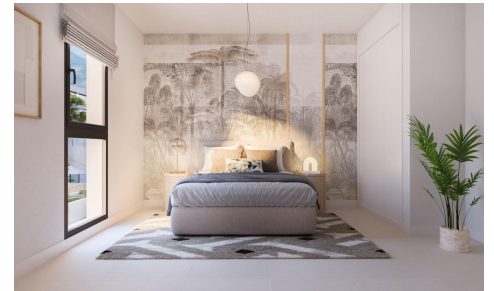

SRS4914S

Apartment in Estepona

€332,000

2

2

98m²

27m²

NEW BUILD RESIDENTIAL COMPLEX NEAR ESTEPONANew Build residential complex with a contemporary and modern design, with a total of 135 1, 2 and 3 bedroom homes located next to Valle Romano Golf Club in Estepona.The privileged south orientation has made it possible to design bright homes that make the most of the hours of natural light. The ground floor properties with be...(Ask for More Details!)