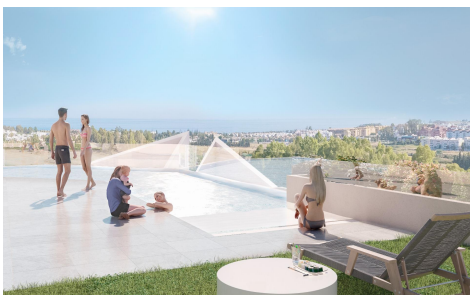

SRS4020A

Apartment in Marbella

€503,000

3

2

103m²

N/A

NEW BUILD APARTMENTS IN NUEVA ANDALUCIANew Build residential of apartments located in Nueva Andalucía, just a few minutes from Puerto Banús and San Pedro Alcántara, Marbella.A magnificent building with a modern style and avant-garde architectural details, such as its peak shape in the corner of the building, with high quality finishes that guarantee the total satisfac...(Ask for More Details!)