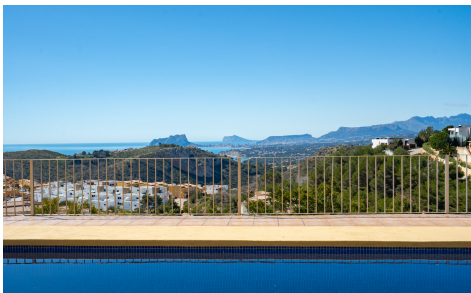

## Villa in Benitachell

**€745,000**

4

4

153m<sup>2</sup>852m<sup>2</sup>

Traditional villa with guest accommodation and panoramic views for sale in Cumbre del Sol, Benitachell. This charming villa is located in a cul-de-sac in the peaceful urbanisation of Cumbre del Sol. The property enjoys panoramic views over the sea, Cap d'Or in Moraira, the coastline from Benissa to Calpe, the Sierra Helada in Benidorm and the impressive Sierra de Bernia mountain range inla... (Ask for More Details!)