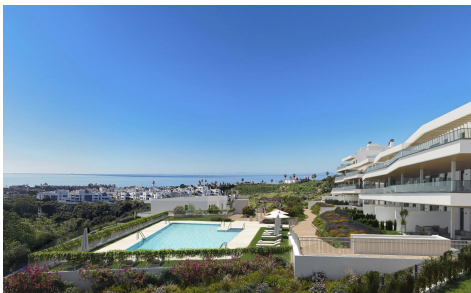

## Apartment in Estepona

€608,000

3

2

158m<sup>2</sup>

N/A

New Build Apartments with Sea Views next to Selwo Park, Estepona;Modern homes in a privileged natural setting;Located in the exclusive Selwo area, between Estepona and San Pedro de Alcántara, this new residential development on the Costa del Sol sits on a hill offering unrivalled panoramic views of the Mediterranean Sea, the mountains and the natural surroundings. Facing sou...(Ask for More Details!)