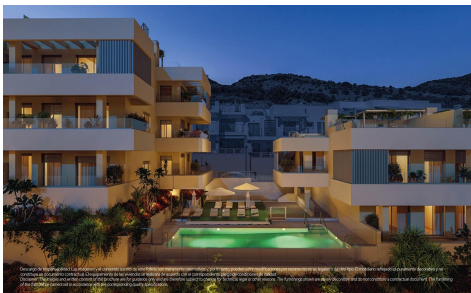

Apartment in Benalmadena €338,900

2

2

99m²

N/A

New Build Apartments for Sale in Benalmádena Pueblo Costa del Sol;Modern Residential Development just 3 km from beach;This exclusive new build development offers 70 contemporary homes with 2 and 3 bedrooms, each featuring 2 full bathrooms and located just 3 km from the Mediterranean Sea. Choose between ground-floor apartments with private gardens, middle-floor units with spa...(Ask for More Details!)