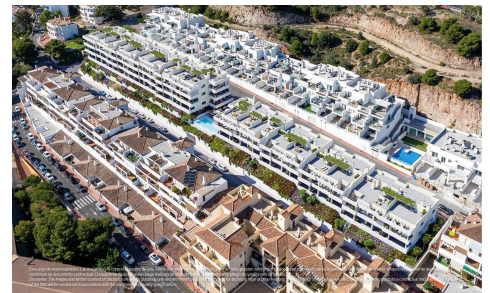

Apartment in Benalmadena €338,900

2

2

99m²

N/A

New Build Apartments for Sale in Benalmádena Pueblo Costa del Sol;Modern Residential Development just 3 km from beach;This exclusive new build development offers 70 contemporary homes with 2 and 3 bedrooms, each featuring 2 full bathrooms and located just 3 km from the Mediterranean Sea. Choose between ground-floor apartments with private gardens, middle-floor units with spa...(Ask for More Details!)