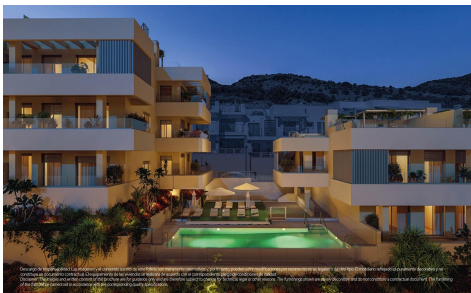

Apartment in Benalmadena **€424,700**

3

2

120m²

N/A

New Build Apartments for Sale in Benalmádena Pueblo Costa del Sol—Modern Residential Development just 3 km from beach—This exclusive new build development offers 70 contemporary homes with 2 and 3 bedrooms, each featuring 2 full bathrooms and located just 3 km from the Mediterranean Sea. Choose between ground-floor apartments with private gardens, middle-floor units with spa...(Ask for More Details!)