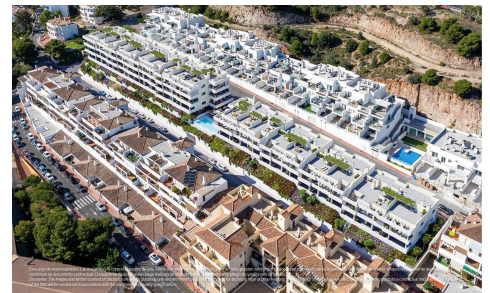

Apartment in Benalmadena **€424,700**

3

2

120m²

N/A

New Build Apartments for Sale in Benalmádena Pueblo Costa del Sol—Modern Residential Development just 3 km from beach—This exclusive new build development offers 70 contemporary homes with 2 and 3 bedrooms, each featuring 2 full bathrooms and located just 3 km from the Mediterranean Sea. Choose between ground-floor apartments with private gardens, middle-floor units with spa...(Ask for More Details!)