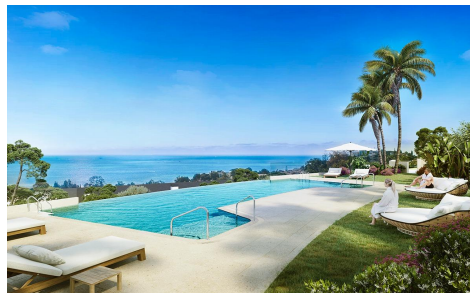

SRS4396U

Apartment in Benalmadena

€598,000

2

2

131m²

N/A

New Build Apartments and Townhouses for Sale in Torremuelle Benalmádena; Exclusive Residential Development on the Costa del Sol; Discover this exceptional new build project in Torremuelle, one of the most sought-after areas of Benalmádena. Located just 700 meters from the beach, this development offers panoramic views of the Mediterranean Sea and an unbeatable connection to na...(Ask for More Details!)