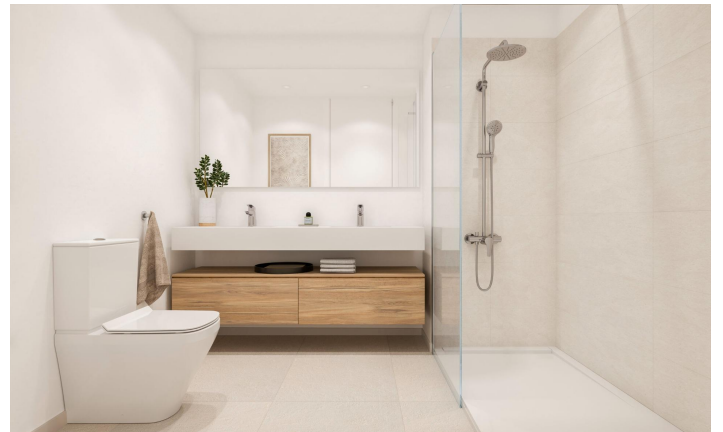

SRS2416A

Apartment in Estepona

€470,000

3

2

149m²

N/A

Modern New Build Apartments in Estepona Golf, MálagaElegant Living Surrounded by Nature and GolfWelcome to an exclusive new residential development of 68 modern apartments located in the heart of Estepona Golf, Málaga. Designed to combine contemporary architecture with the serenity of nature, this development offers a unique lifestyle in one of the most desirable area...(Ask for More Details!)