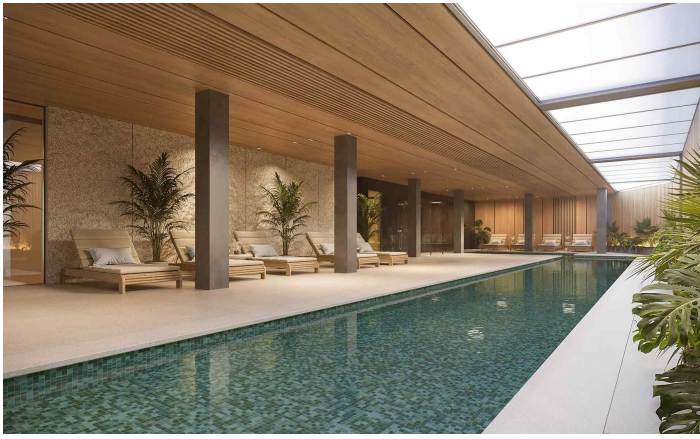

SRS4737J

Apartment in Marbella

€825,000

2

2

113m²

N/A

Exclusive Residential Complex in Nueva Andalucía, MarbellaLuxury and Avant-Garde Design in a Privileged LocationDiscover this stunning residential complex of 113 luxury homes, designed with innovative architecture that reinterprets the traditional Andalusian courtyard, allowing natural light into each home.Located in Nueva Andalucía, Marbella, this residential co...(Ask for More Details!)