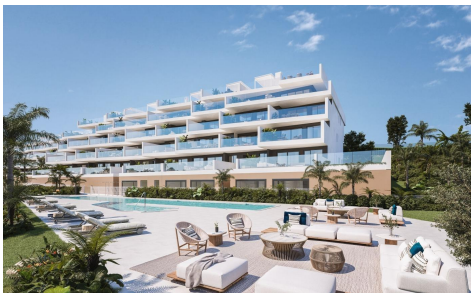

SRS3408M

Apartment in Manilva

€398,000

3

2

134m²

N/A

NEW BUILD RESIDENTIAL COMPLEX IN MANILVANew build residential complex consist of 100 apartments in a magnificent residential area and in an extraordinary location.2 and 3 bedrooms apartments are distributed in different blocks resulting in a balanced ensemble. The project combines a modern design architecture wrapped with a perfectly studied landscaping that surrounds...(Ask for More Details!)