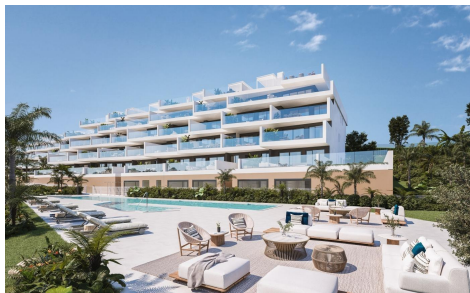

SRS8798Z

Apartment in Manilva

€522,000

2

2

109m²

N/A

NEW BUILD RESIDENTIAL COMPLEX IN MANILVANew build residential complex consist of 100 apartments in a magnificent residential area and in an extraordinary location.2 and 3 bedrooms apartments are distributed in different blocks resulting in a balanced ensemble. The project combines a modern design architecture wrapped with a perfectly studied landscaping that surrounds...(Ask for More Details!)